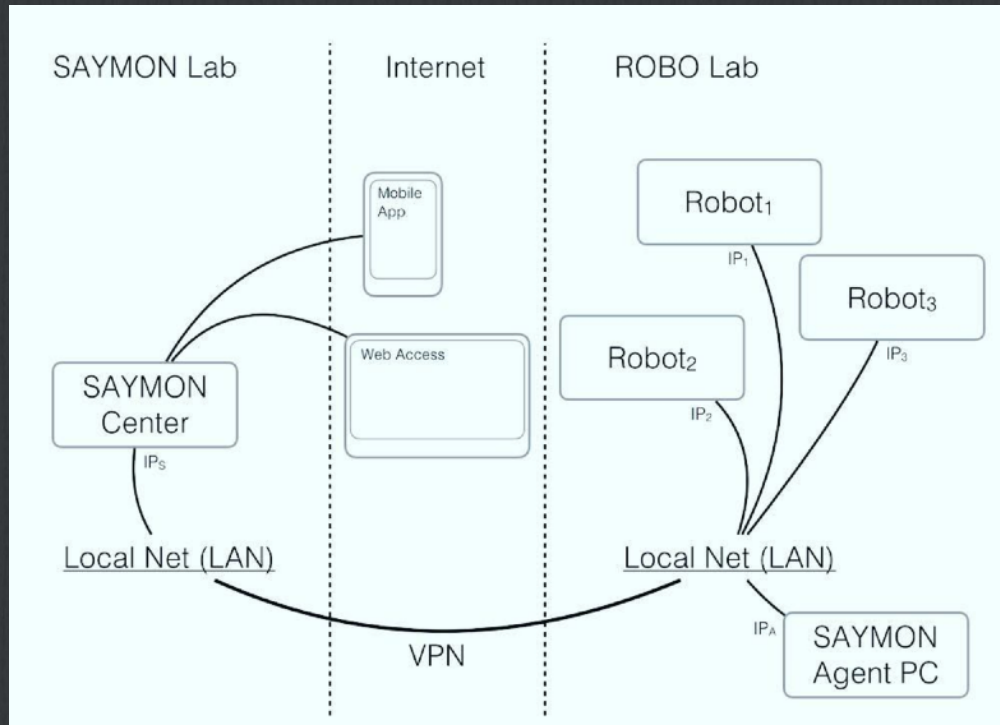

<https://www.postscapes.com/internet-of-things-platforms>

Вещи:
Sensors Actuators Controllers

СВЯЗЬ:

Z-Wave, ZigBee, LoRa, eMTC, NB-IoT,...

WiFi? Eth? BT?

Данные:
Collect, Store (Long Time)

Действия:
Analyse, Act

Доступ:
Web, Apps, Levels

Architecture

Architecture

Architecture

Show Case

Show Case

The screenshot shows the SAYMON web interface for a specific robot. The title is 'Робот покрасочный P-250iA V7.50P/17'. The name is 'P250iA_PAINT'. The efficiency is displayed as '7.01'. The production time is '2 days 04:10:21'. The instrument work time is '1 days 05:27:43'. There is a bar chart titled 'Работа робота во времени' showing activity over a 24-hour period. A photo of the robot arm is shown on the right. The interface includes navigation menus and user information.

Use Case

Use Case

Start-up Case

здоровье и комфорт вашей семьи

homeweather

Измерение микроклимата в доме должно быть таким, как **homeweather**. Контролируйте температуру и влажность, где бы вы ни находились.