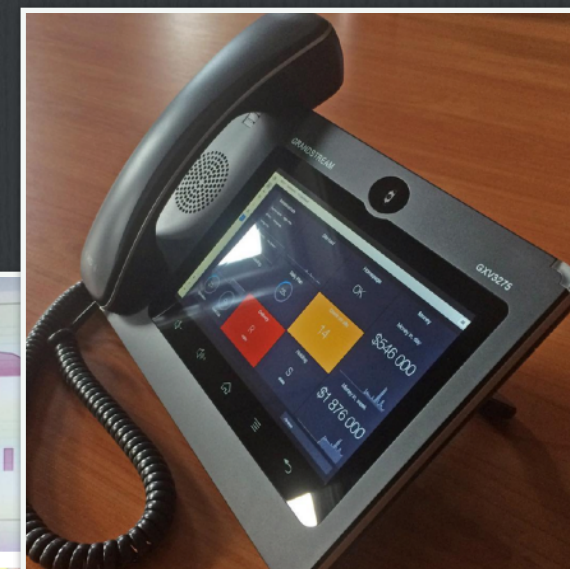

QR code on wooden cube with 't°' logo

Start-up Case

Tests Energy

Android Tests

Cars & Cardio

tests...

enter.ru	enter.ru search	aliexpress.com	aliexpress.com search	rt.ru
115	896	248	843	160
puteshop.ru	puteshop.ru search	dx.com	dx.com search	beeline.ru
700	599	1,198	1,052	294
citilink.ru				
238				
ulmart.ru				
318				
euroset.ru				
542				