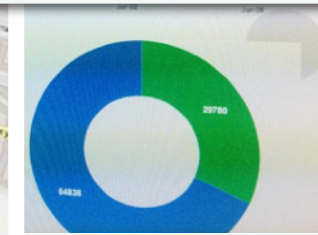

QR code on wooden cube with 't°' logo

Start-up Case

Tests Energy

Android Tests

Cars & Cardio

tests...

enter.ru	enter.ru search	aliexpress.com	aliexpress.com search	rt.ru
115	896	248	843	160
puteshop.ru	puteshop.ru search	dx.com	dx.com search	beeline.ru
700	599	1,198	1,052	294
citilink.ru				
238				
ulmart.ru				
318				
euroset.ru				
542				