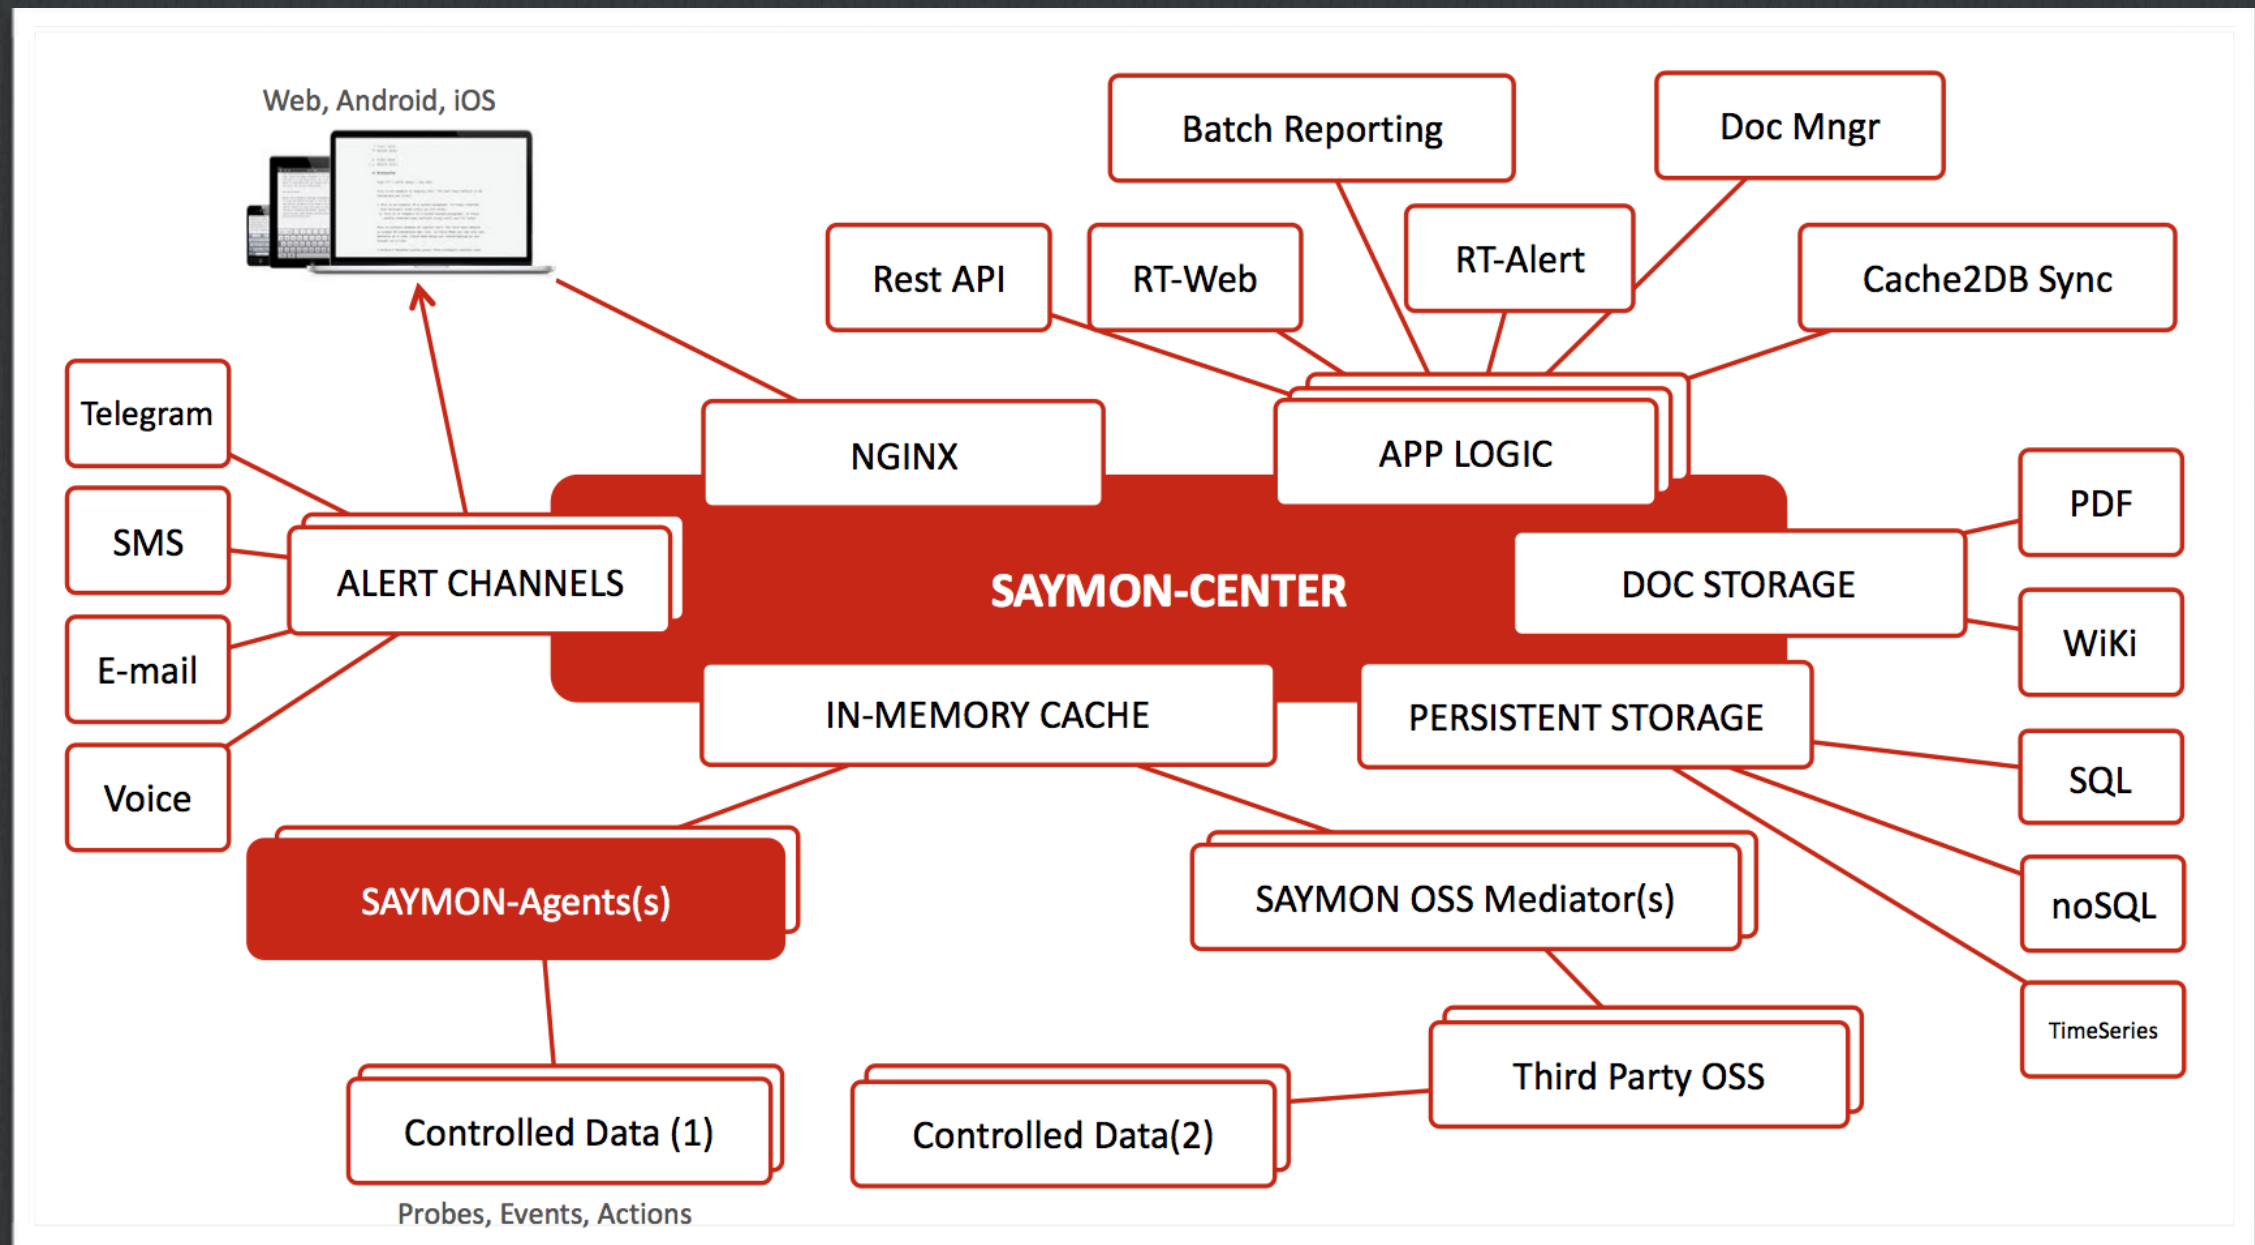

<https://www.postscapes.com/internet-of-things-platforms>

Вещи:
Sensors Actuators Controllers

СВЯЗЬ:

Z-Wave, ZigBee, LoRa, eMTC, NB-IoT,...

WiFi? Eth? BT?

Данные:
Collect, Store (Long Time)

Действия:
Analyse, Act

Доступ:
Web, Apps, Levels

Architecture

Architecture

Architecture

Show Case

Show Case

The screenshot shows the SAYMON web interface for a specific robot. The title is 'Робот покрасочный P-250iA V7.50P/17'. The name is 'P250iA_PAINT'. The efficiency is displayed as '7.01'. The production time is '2 days 04:10:21'. The instrument work time is '1 days 05:27:43'. There is a bar chart titled 'Работа робота во времени' showing activity over a 24-hour period. A photo of the robot arm is shown on the right. The interface includes navigation menus and user information.

Use Case

Use Case

Start-up Case

здоровье и комфорт вашей семьи

homeweather

Измерение микроклимата в доме должно быть таким, как **homeweather**. Контролируйте температуру и влажность, где бы вы ни находились.