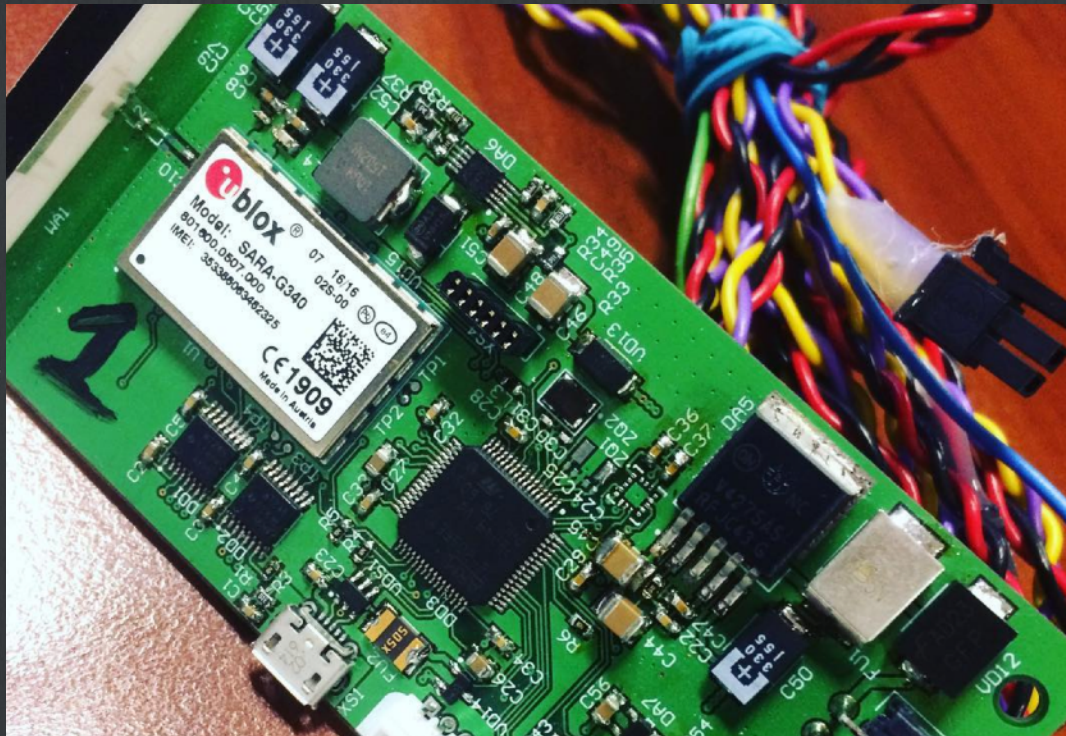

Доступ:
Web, Apps, Levels

Architecture

Architecture

Architecture

Show Case

Show Case

The screenshot shows the SAYMON web interface for a specific robot. The title is 'Робот покрасочный P-250iA V7.50P/17'. The name is 'P250iA_PAINT'. The efficiency is displayed as '7.01'. The production time is '2 days 04:10:21'. The instrument work time is '1 days 05:27:43'. There is a bar chart titled 'Работа робота во времени' showing activity over a 24-hour period. A photo of the robot arm is shown on the right. The interface includes navigation menus and user information.

QR code on wooden cube with 't°' logo

Start-up Case

Tests Energy

Android Tests

Cars & Cardio

tests...

enter.ru	enter.ru search	aliexpress.com	aliexpress.com search	rt.ru
115	896	248	843	160
puteshop.ru	puteshop.ru search	dx.com	dx.com search	beeline.ru
700	599	1,198	1,052	294
citilink.ru				
238				
ulmart.ru				
318				
euroset.ru				
542				