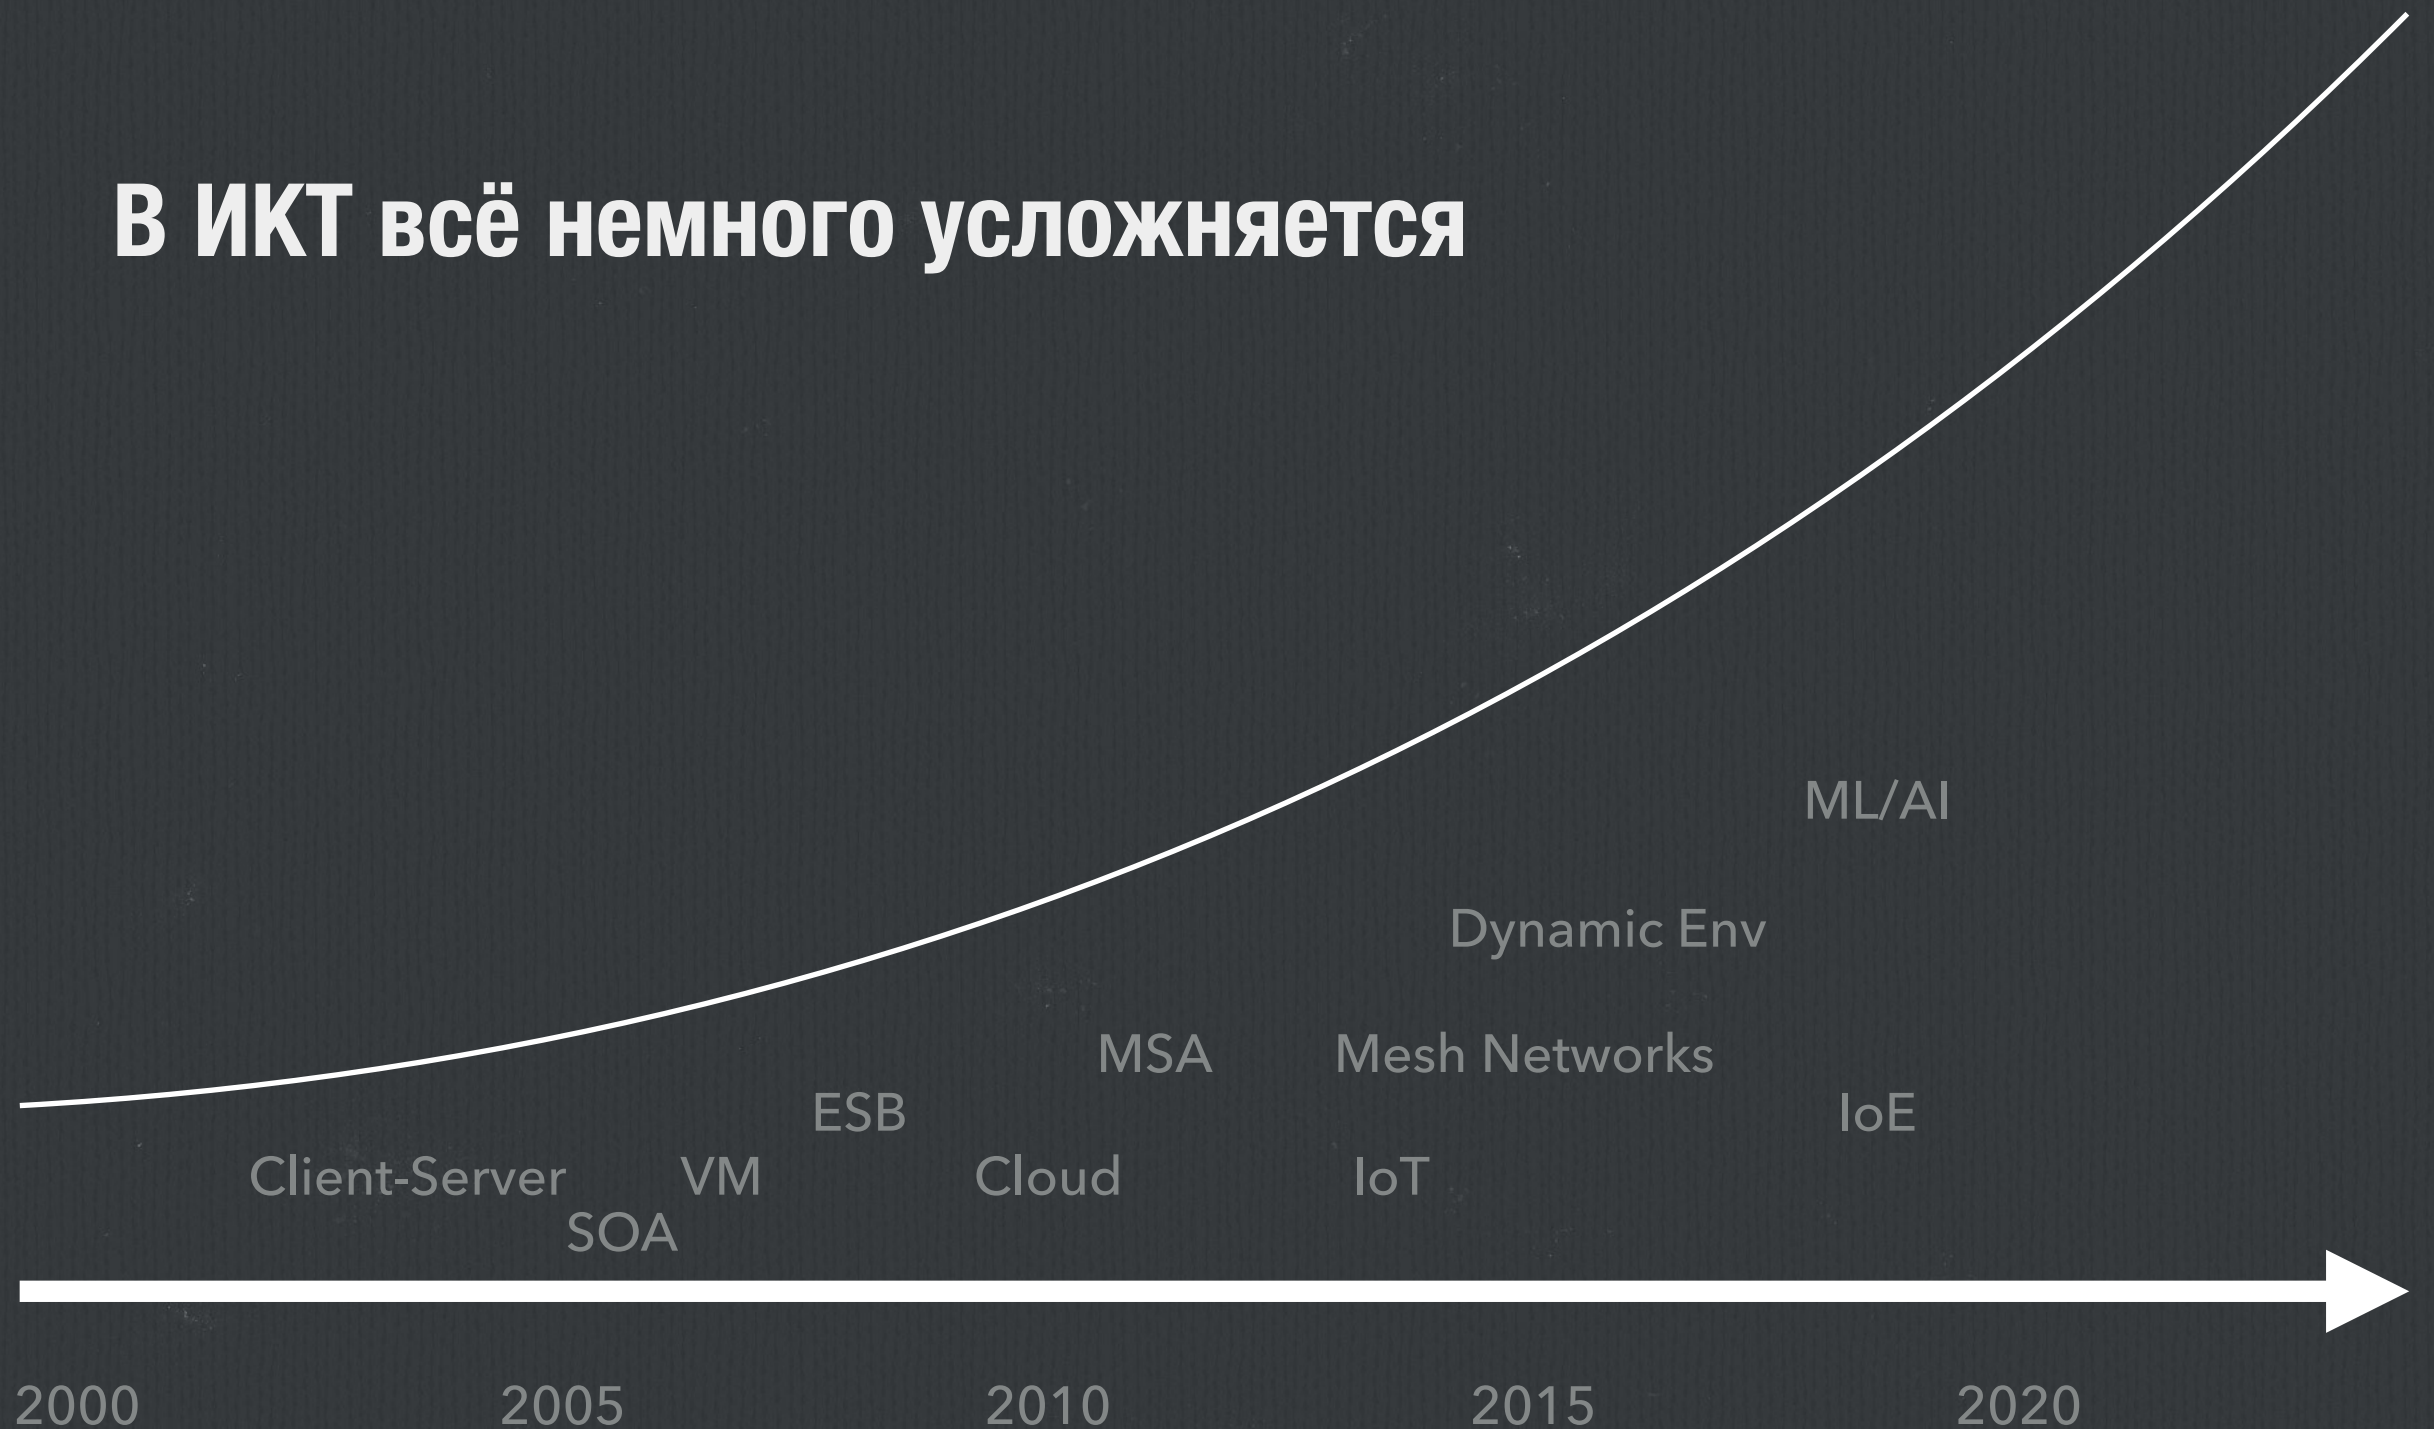

В ИКТ всё немного усложняется