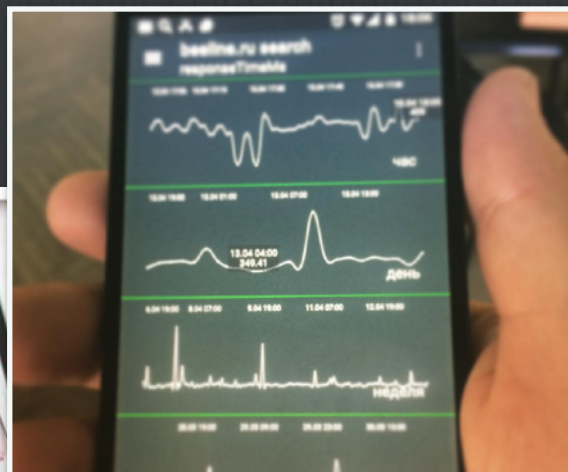

QR code on wooden cube with 't°' logo

Start-up Case

Tests Energy

Android Tests

Cars & Cardio

tests...

enter.ru	enter.ru search	aliexpress.com	aliexpress.com search	rt.ru
115	896	248	843	160
puteshop.ru	puteshop.ru search	dx.com	dx.com search	beeline.ru
700	599	1,198	1,052	294
citilink.ru				
238				
ulmart.ru				
318				
euroset.ru				
542				