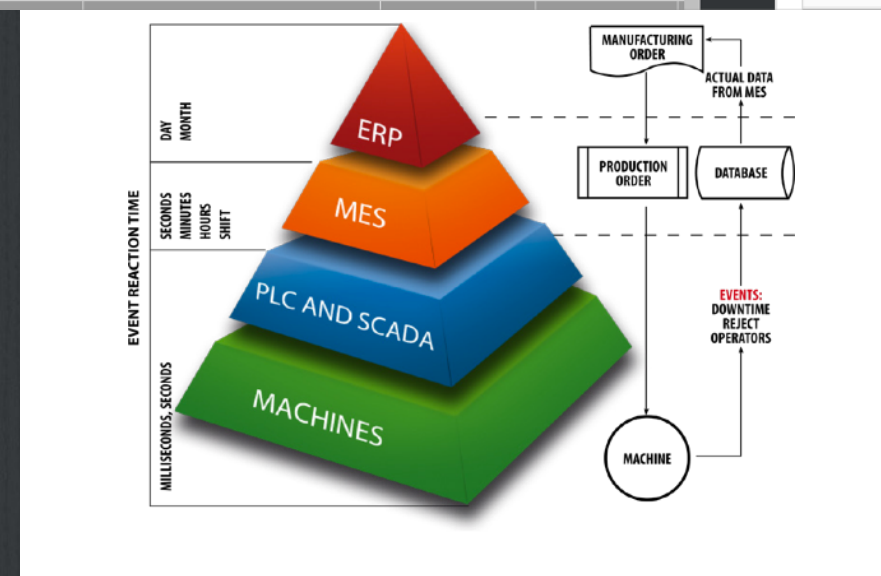

<https://www.postscapes.com/internet-of-things-platforms>

Вещи:
Sensors Actuators Controllers

СВЯЗЬ:

Z-Wave, ZigBee, LoRa, eMTC, NB-IoT,...

WiFi? Eth? BT?

Данные:
Collect, Store (Long Time)

Действия:
Analyse, Act

Доступ:
Web, Apps, Levels

Architecture

Architecture

Architecture

Show Case

Show Case

The screenshot shows the SAYMON web interface for a specific robot. The title is 'Робот покрасочный P-250iA V7.50P/17'. The name is 'P250iA_PAINT'. The efficiency is displayed as '7.01'. The production time is '2 days 04:10:21'. The instrument work time is '1 days 05:27:43'. There is a bar chart titled 'Работа робота во времени' showing activity over a 24-hour period. A photo of the robot arm is shown on the right. The interface includes navigation menus and user information.

Use Case

Use Case

Start-up Case

здоровье и комфорт вашей семьи

homeweather

Измерение микроклимата в доме должно быть таким, как **homeweather**. Контролируйте температуру и влажность, где бы вы ни находились.