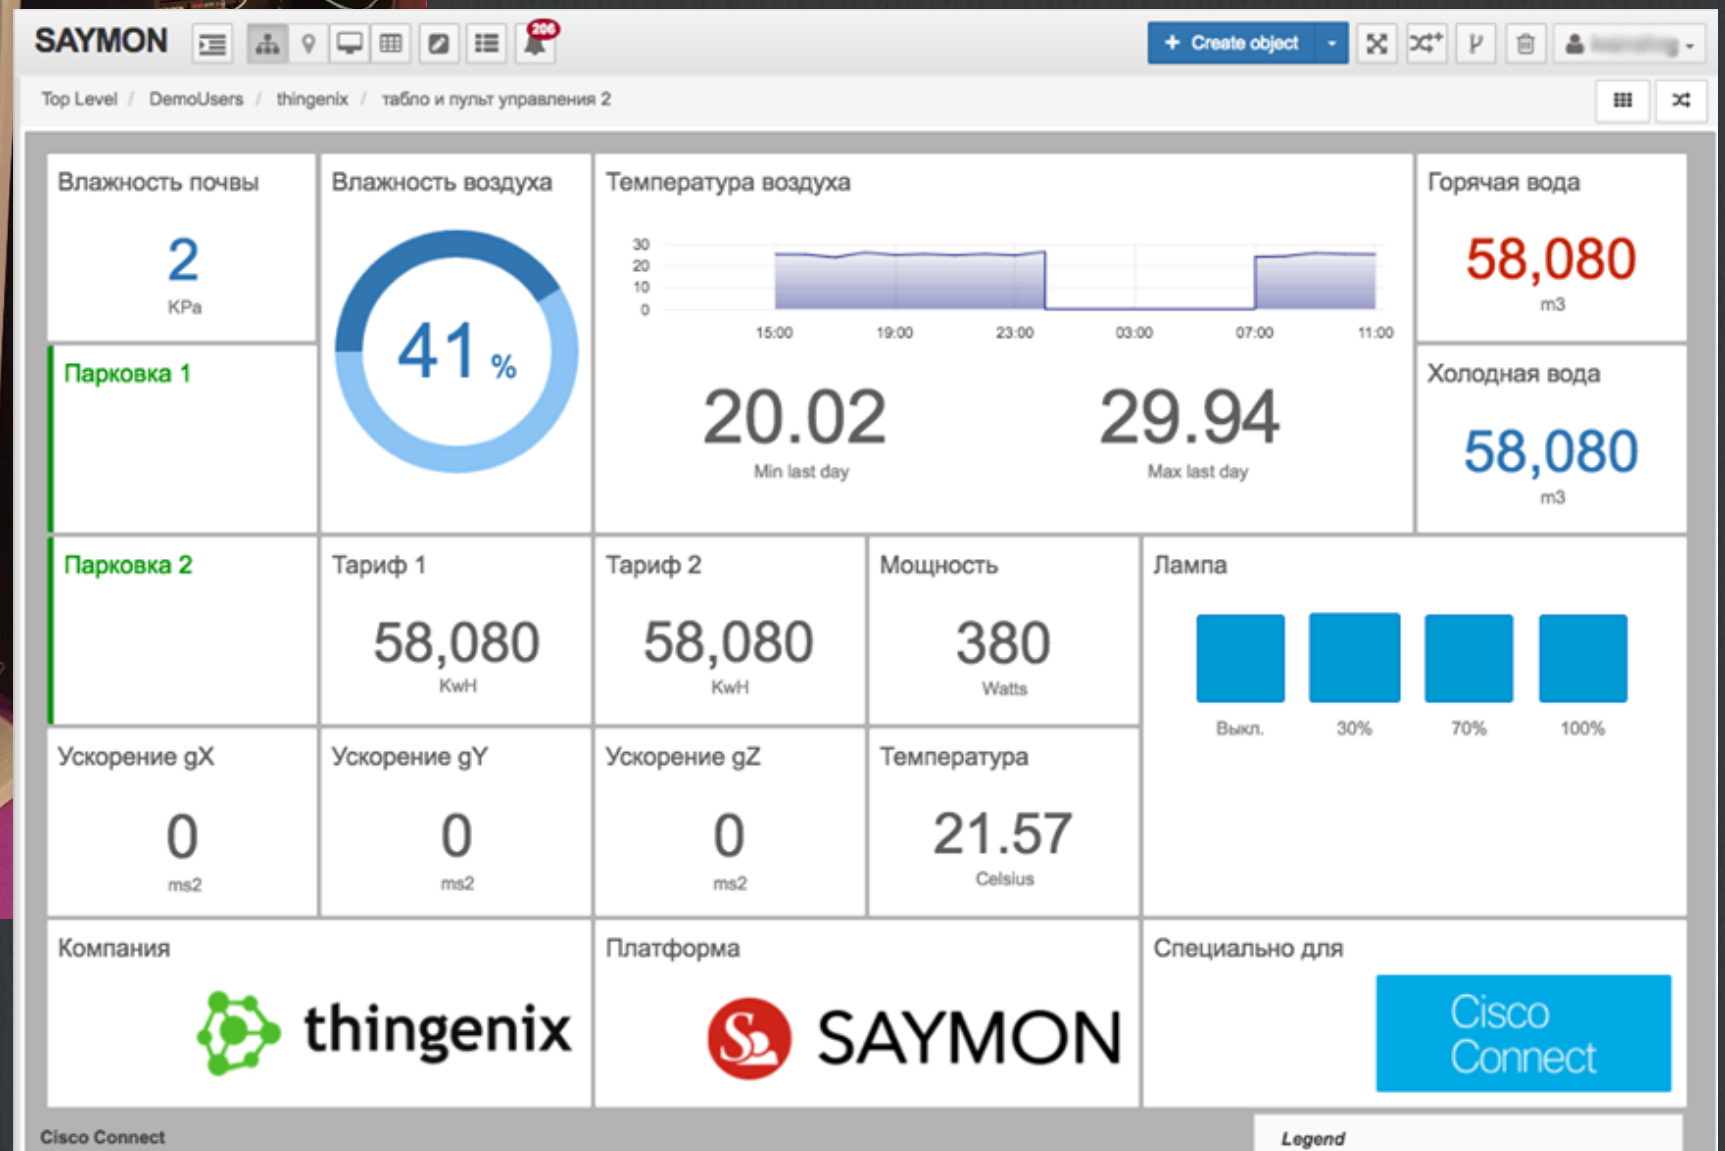

<https://www.postscapes.com/internet-of-things-platforms>

Вещи:
Sensors Actuators Controllers

СВЯЗЬ:

Z-Wave, ZigBee, LoRa, eMTC, NB-IoT,...

WiFi? Eth? BT?

Данные:
Collect, Store (Long Time)

Действия:
Analyse, Act

Доступ:
Web, Apps, Levels

Architecture

Architecture

Architecture

Show Case

Show Case

The screenshot shows the SAYMON web interface for a specific robot. The title is 'Робот покрасочный P-250iA V7.50P/17'. The name is 'P250iA_PAINT'. The efficiency is displayed as '7.01'. The production time is '2 days 04:10:21'. The instrument work time is '1 days 05:27:43'. There is a bar chart titled 'Работа робота во времени' showing activity over a 24-hour period. A photo of the robot arm is shown on the right. The interface includes navigation menus and user information.

Use Case

Use Case

Start-up Case

здоровье и комфорт вашей семьи

homeweather

Измерение микроклимата в доме должно быть таким, как **homeweather**. Контролируйте температуру и влажность, где бы вы ни находились.