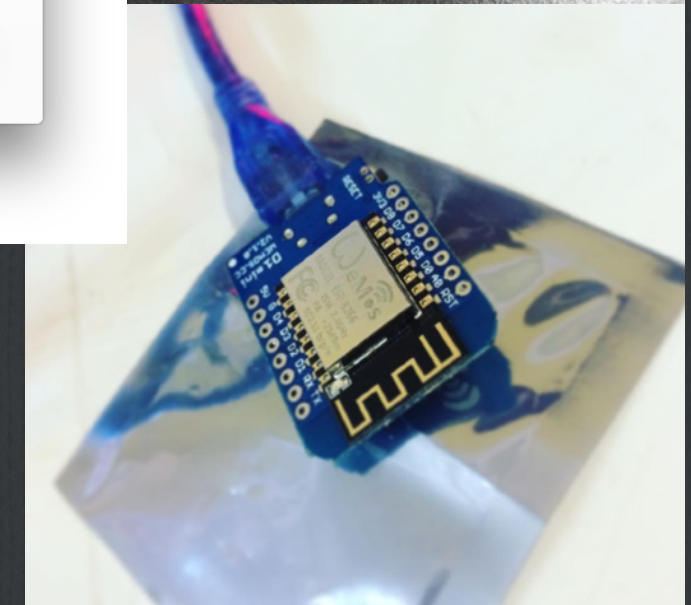

Start-up Case

здоровье и комфорт вашей семьи

homeweather

Измерение микроклимата в доме должно быть таким, как **homeweather**. Контролируйте температуру и влажность, где бы вы ни находились.

Предзаказ

влажность   температура   уведомления

Помещение	Влажность	Температура
Кухня	39.0%	28°
Детская	39.0%	22°
Гостинная	43.0%	25°
Кабинет	40.0%	20°
Терраса	41.0%	18°
	39.0%	32°
	38.0%	19°
	40.0%	17°

Добавить новый сенсор

QR code on wooden cube with 't°' logo