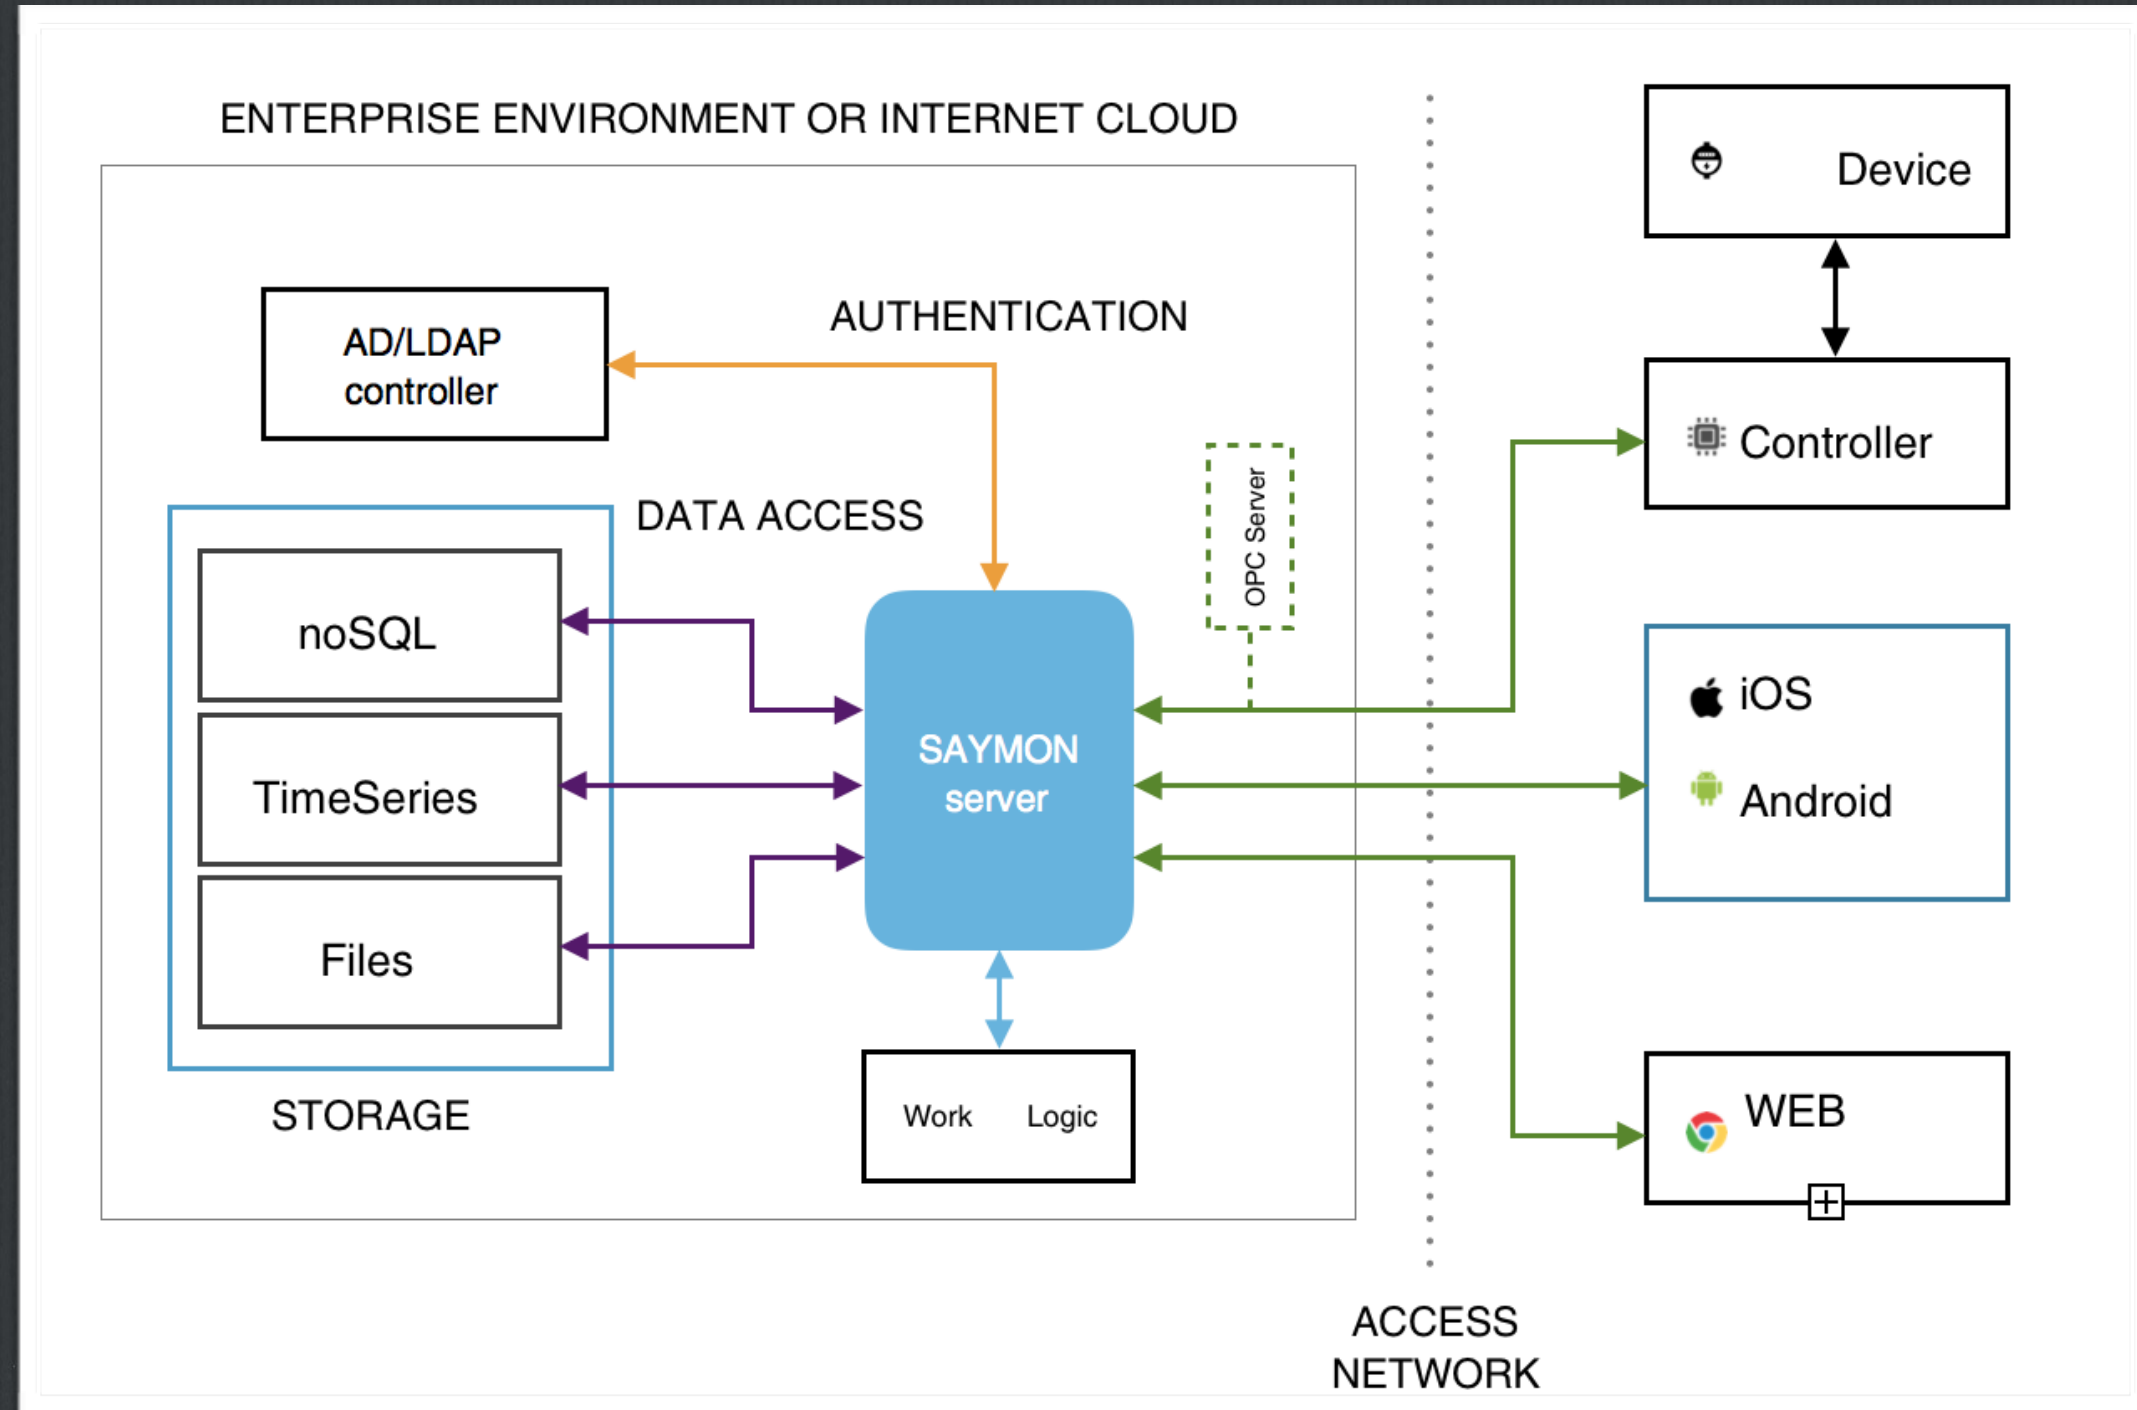

<https://www.postscapes.com/internet-of-things-platforms>

Вещи:
Sensors Actuators Controllers

СВЯЗЬ:

Z-Wave, ZigBee, LoRa, eMTC, NB-IoT,...

WiFi? Eth? BT?

Данные:
Collect, Store (Long Time)

Действия:
Analyse, Act

Доступ:
Web, Apps, Levels

Architecture

Architecture

Architecture

Show Case

Show Case

The screenshot shows the SAYMON web interface for a specific robot. The title is 'Робот покрасочный P-250iA V7.50P/17'. The name is 'P250iA_PAINT'. The efficiency is displayed as '7.01'. The production time is '2 days 04:10:21'. The instrument work time is '1 days 05:27:43'. There is a bar chart titled 'Работа робота во времени' showing activity over a 24-hour period. A photo of the robot arm is shown on the right. The interface includes navigation menus and user information.

Use Case

Use Case

Start-up Case

здоровье и комфорт вашей семьи

homeweather

Измерение микроклимата в доме должно быть таким, как **homeweather**. Контролируйте температуру и влажность, где бы вы ни находились.