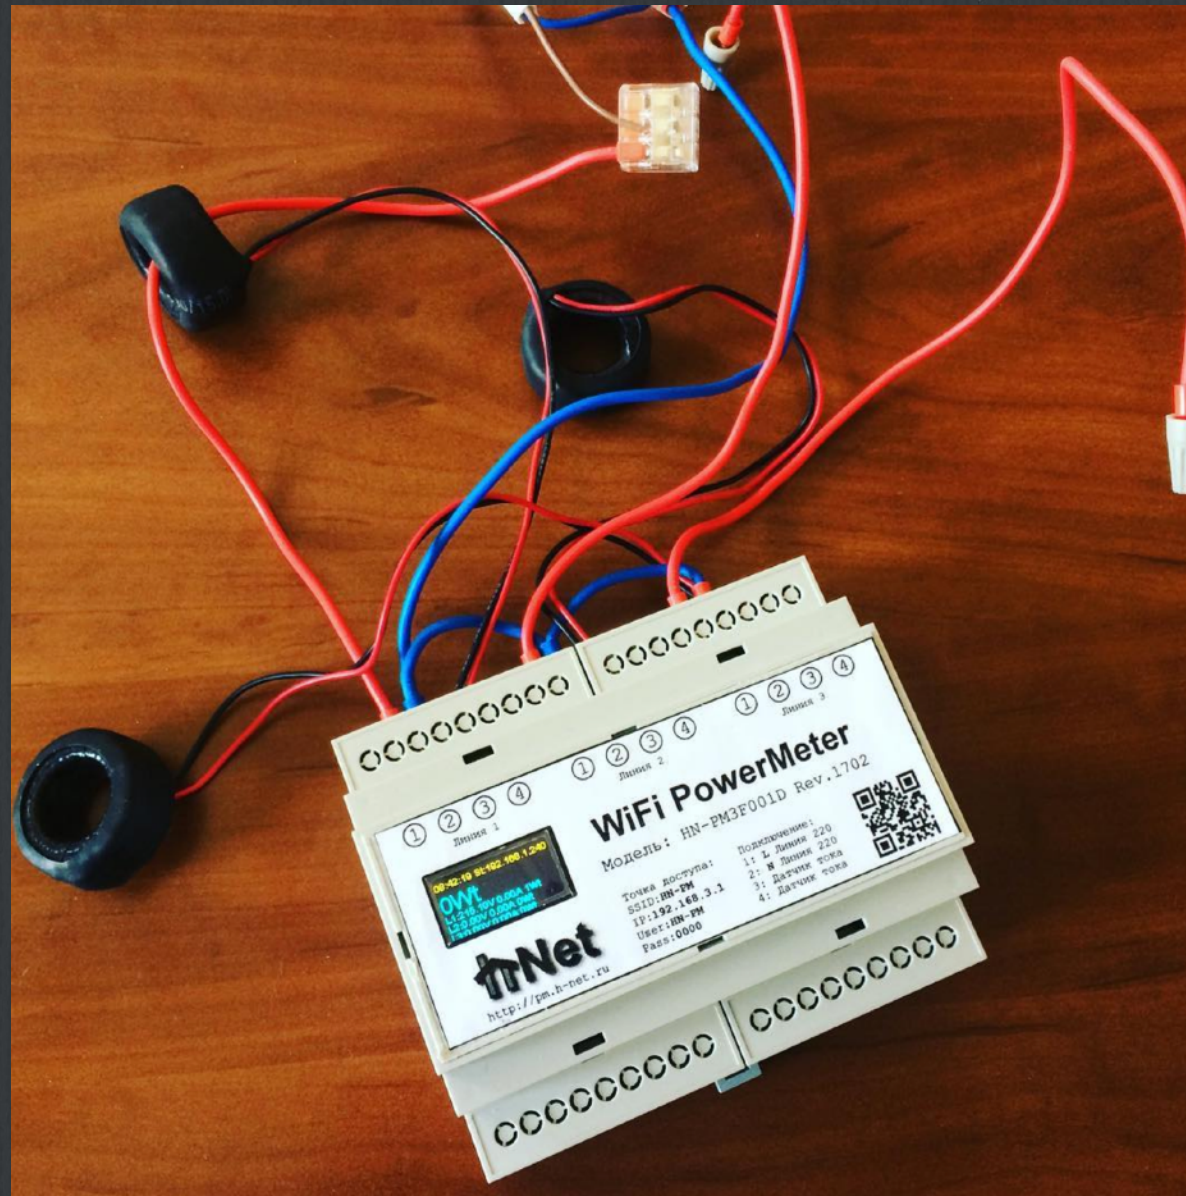

Доступ:
Web, Apps, Levels

Architecture

Architecture

Architecture

Show Case

Show Case

The screenshot shows the SAYMON web interface for a specific robot. The title is 'Робот покрасочный P-250iA V7.50P/17'. The name is 'P250iA_PAINT'. The efficiency is displayed as '7.01'. The production time is '2 days 04:10:21'. The instrument work time is '1 days 05:27:43'. There is a bar chart titled 'Работа робота во времени' showing activity over a 24-hour period. A photo of the robot arm is shown on the right. The interface includes navigation menus and user information.

QR code on wooden cube with 't°' logo

Start-up Case

Tests Energy

Android Tests

Cars & Cardio

tests...

enter.ru	enter.ru search	aliexpress.com	aliexpress.com search	rt.ru
115	896	248	843	160
puteshop.ru	puteshop.ru search	dx.com	dx.com search	beeline.ru
700	599	1,198	1,052	294
citilink.ru				
238				
ulmart.ru				
318				
euroset.ru				
542				