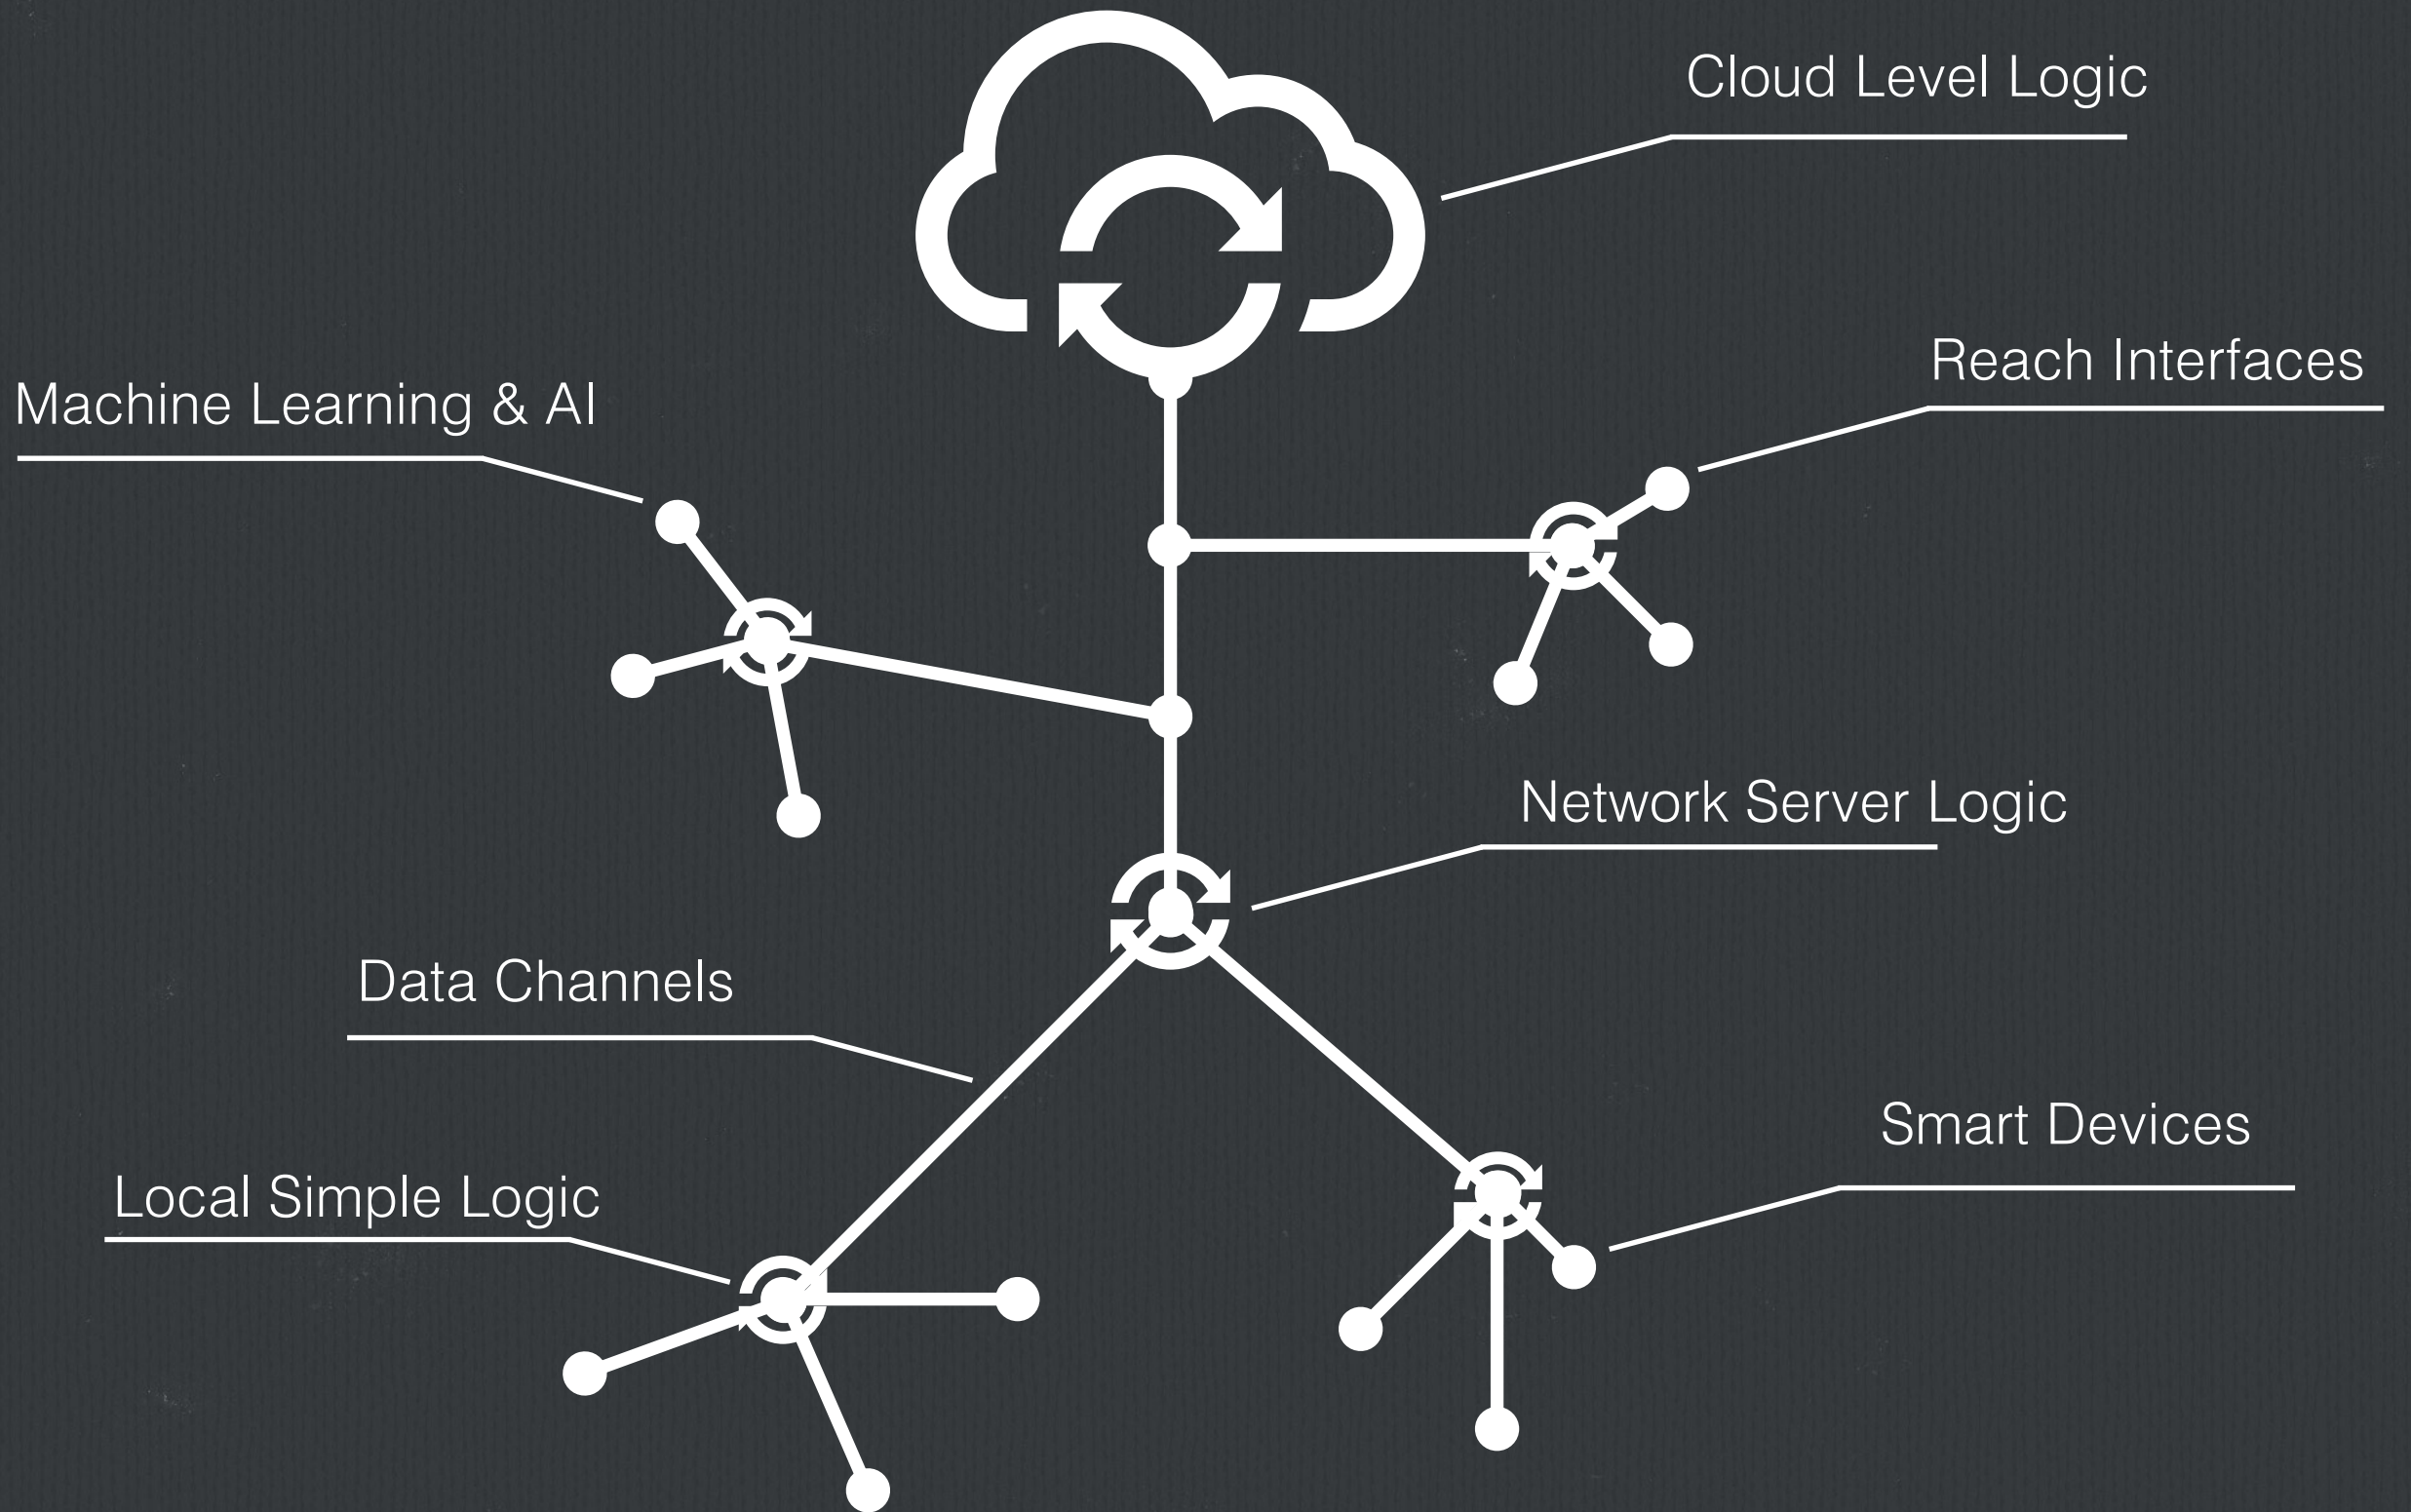

<https://www.postscapes.com/internet-of-things-platforms>

Вещи:
Sensors Actuators Controllers

СВЯЗЬ:

Z-Wave, ZigBee, LoRa, eMTC, NB-IoT,...

WiFi? Eth? BT?

Данные:
Collect, Store (Long Time)

Действия:
Analyse, Act

Доступ:
Web, Apps, Levels

Architecture

Architecture

Architecture

Show Case

Show Case

The screenshot shows the SAYMON web interface for a specific robot. The title is 'Робот покрасочный P-250iA V7.50P/17'. The name is 'P250iA_PAINT'. The efficiency is displayed as '7.01'. The production time is '2 days 04:10:21'. The instrument work time is '1 days 05:27:43'. There is a bar chart titled 'Работа робота во времени' showing activity over a 24-hour period. A photo of the robot arm is shown on the right. The interface includes navigation menus and user information.