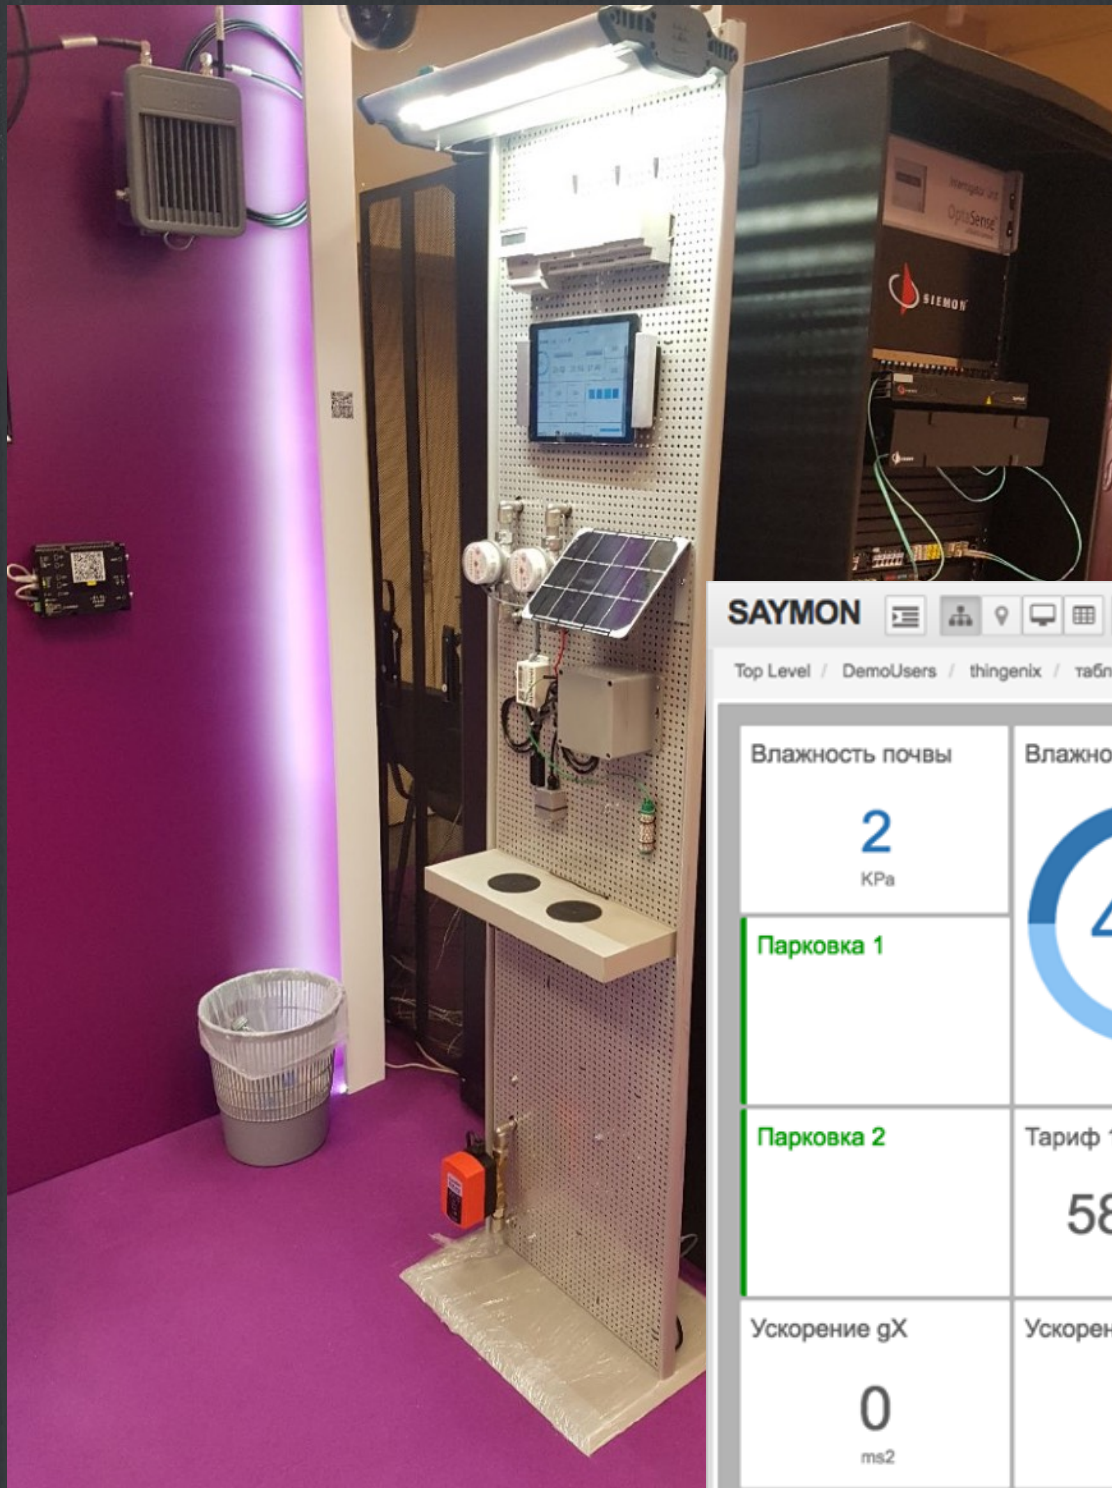

Доступ:
Web, Apps, Levels

Architecture

Architecture

Architecture

Show Case

Show Case

The screenshot shows the SAYMON web interface for a specific robot. The title is 'Робот покрасочный P-250iA V7.50P/17'. The name is 'P250iA_PAINT'. The efficiency is displayed as '7.01'. The production time is '2 days 04:10:21'. The instrument work time is '1 days 05:27:43'. There is a bar chart titled 'Работа робота во времени' showing activity over a 24-hour period. A photo of the robot arm is shown on the right. The interface includes navigation menus and user information.