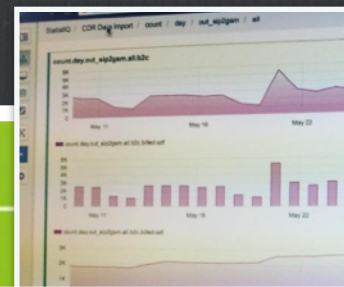

QR code on wooden cube with 't°' logo

Start-up Case

Tests Energy

Android Tests

Cars & Cardio

tests...

enter.ru	enter.ru search	aliexpress.com	aliexpress.com search	rt.ru
115	896	248	843	160
puteshop.ru	puteshop.ru search	dx.com	dx.com search	beeline.ru
700	599	1,198	1,052	294
citilink.ru				
238				
ulmart.ru				
318				
euroset.ru				
542				