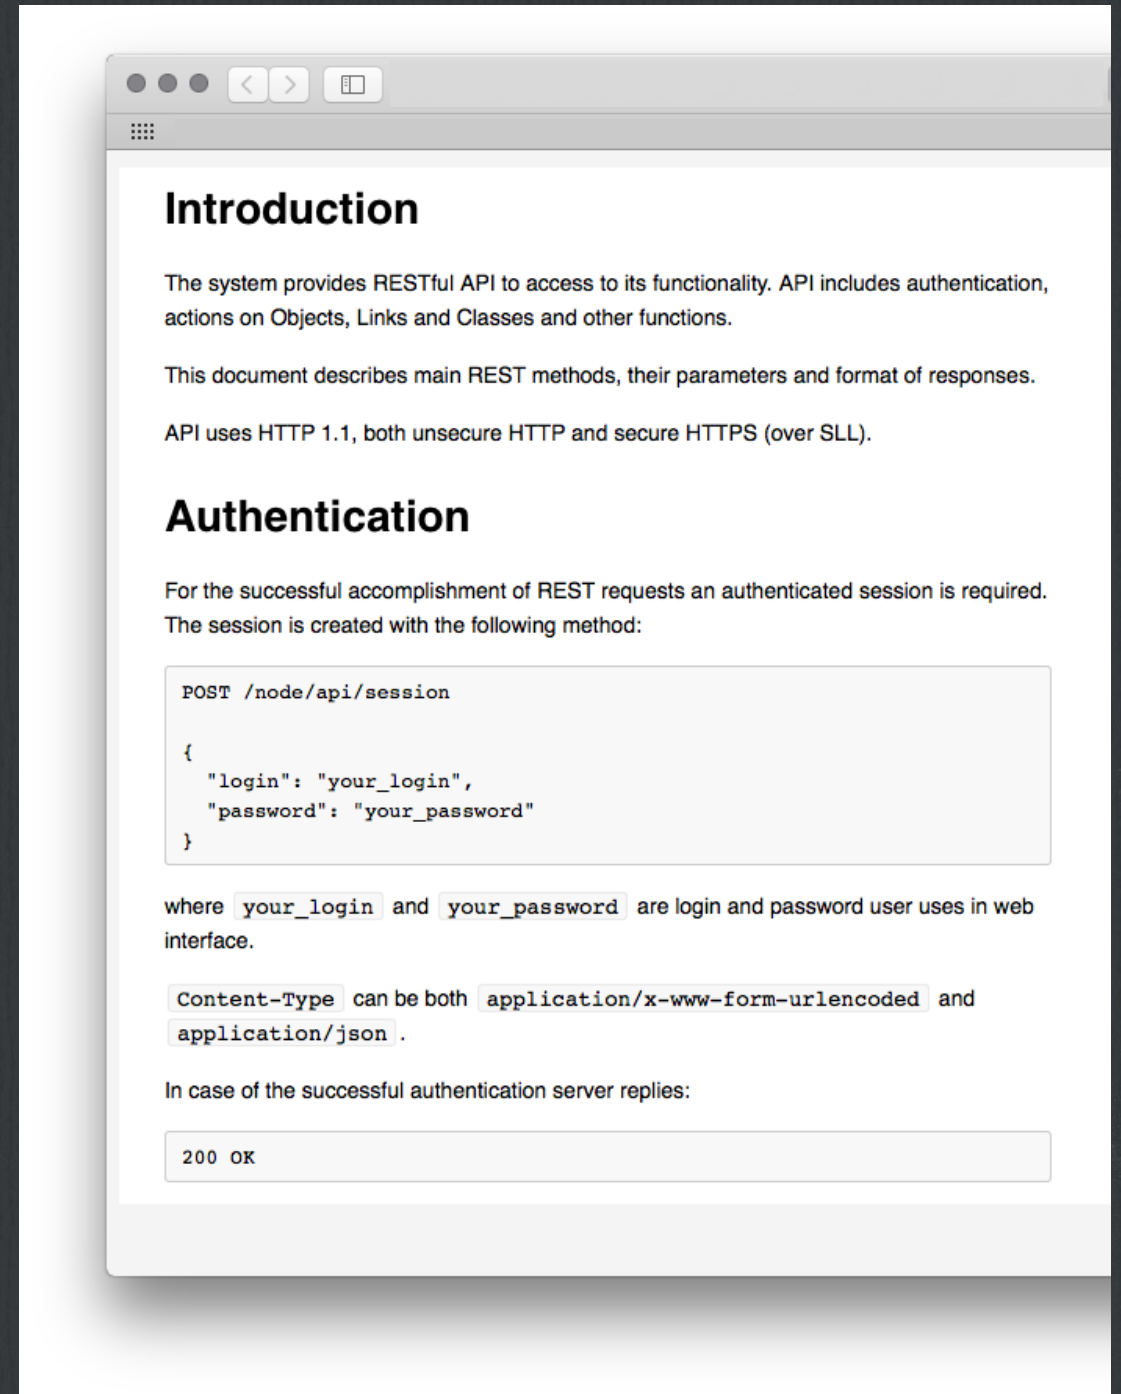

Open RESTful API

Well described Open HTTP/JSON
API lets you and your partners
organise
platform-2-platform integration
external UI integration
new UI and Apps