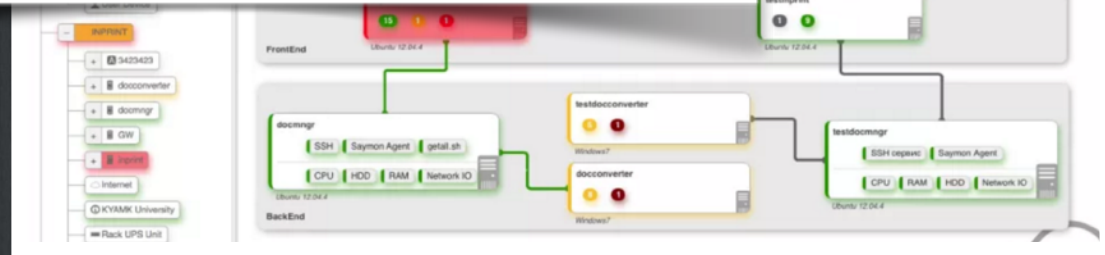

Доступ:
Web, Apps, Levels

Architecture

Architecture

Architecture

Show Case

Show Case

The screenshot shows the SAYMON web interface for a specific robot. The title is 'Робот покрасочный P-250iA V7.50P/17'. The name is 'P250iA_PAINT'. The efficiency is displayed as '7.01'. The production time is '2 days 04:10:21'. The instrument work time is '1 days 05:27:43'. There is a bar chart titled 'Работа робота во времени' showing activity over a 24-hour period. A photo of the robot arm is shown on the right. The interface includes navigation menus and user information.

QR code on wooden cube with 't°' logo

Start-up Case

Tests Energy

Android Tests

Cars & Cardio

tests...

enter.ru	enter.ru search	aliexpress.com	aliexpress.com search	rt.ru
115	896	248	843	160
puteshop.ru	puteshop.ru search	dx.com	dx.com search	beeline.ru
700	599	1,198	1,052	294
citilink.ru				
238				
ulmart.ru				
318				
euroset.ru				
542				

1,863
amazon.com search
438
specphoto-spb.ru search
119

Open RESTful API

Well described Open HTTP/JSON
API lets you and your partners
organise
platform-2-platform integration
external UI integration
new UI and Apps