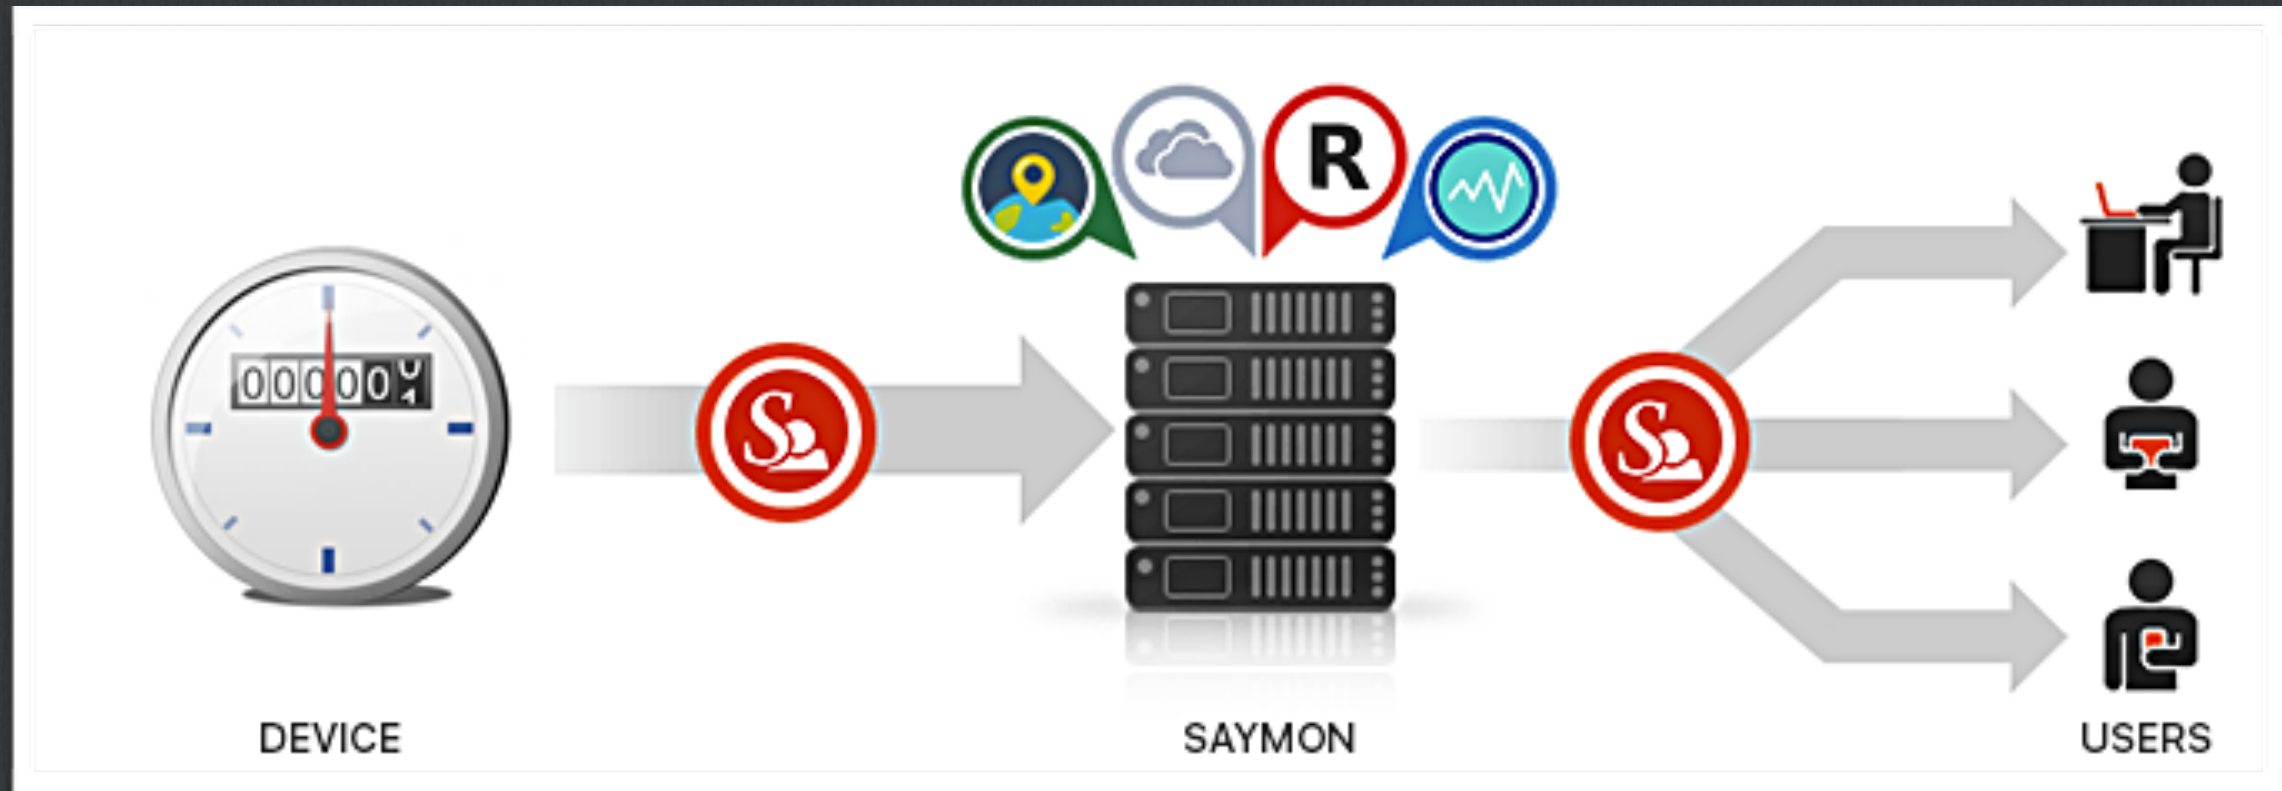

<https://www.postscapes.com/internet-of-things-platforms>

Вещи:
Sensors Actuators Controllers

СВЯЗЬ:

Z-Wave, ZigBee, LoRa, eMTC, NB-IoT,...

WiFi? Eth? BT?

Данные:
Collect, Store (Long Time)

Действия:
Analyse, Act

Доступ:
Web, Apps, Levels

Architecture

Architecture

Architecture

Show Case

Show Case

The screenshot shows the SAYMON web interface for a specific robot. The title is 'Робот покрасочный P-250iA V7.50P/17'. The name is 'P250iA_PAINT'. The efficiency is displayed as '7.01'. The production time is '2 days 04:10:21'. The instrument work time is '1 days 05:27:43'. There is a bar chart titled 'Работа робота во времени' showing activity over a 24-hour period. A photo of the robot arm is shown on the right. The interface includes navigation menus and user information.