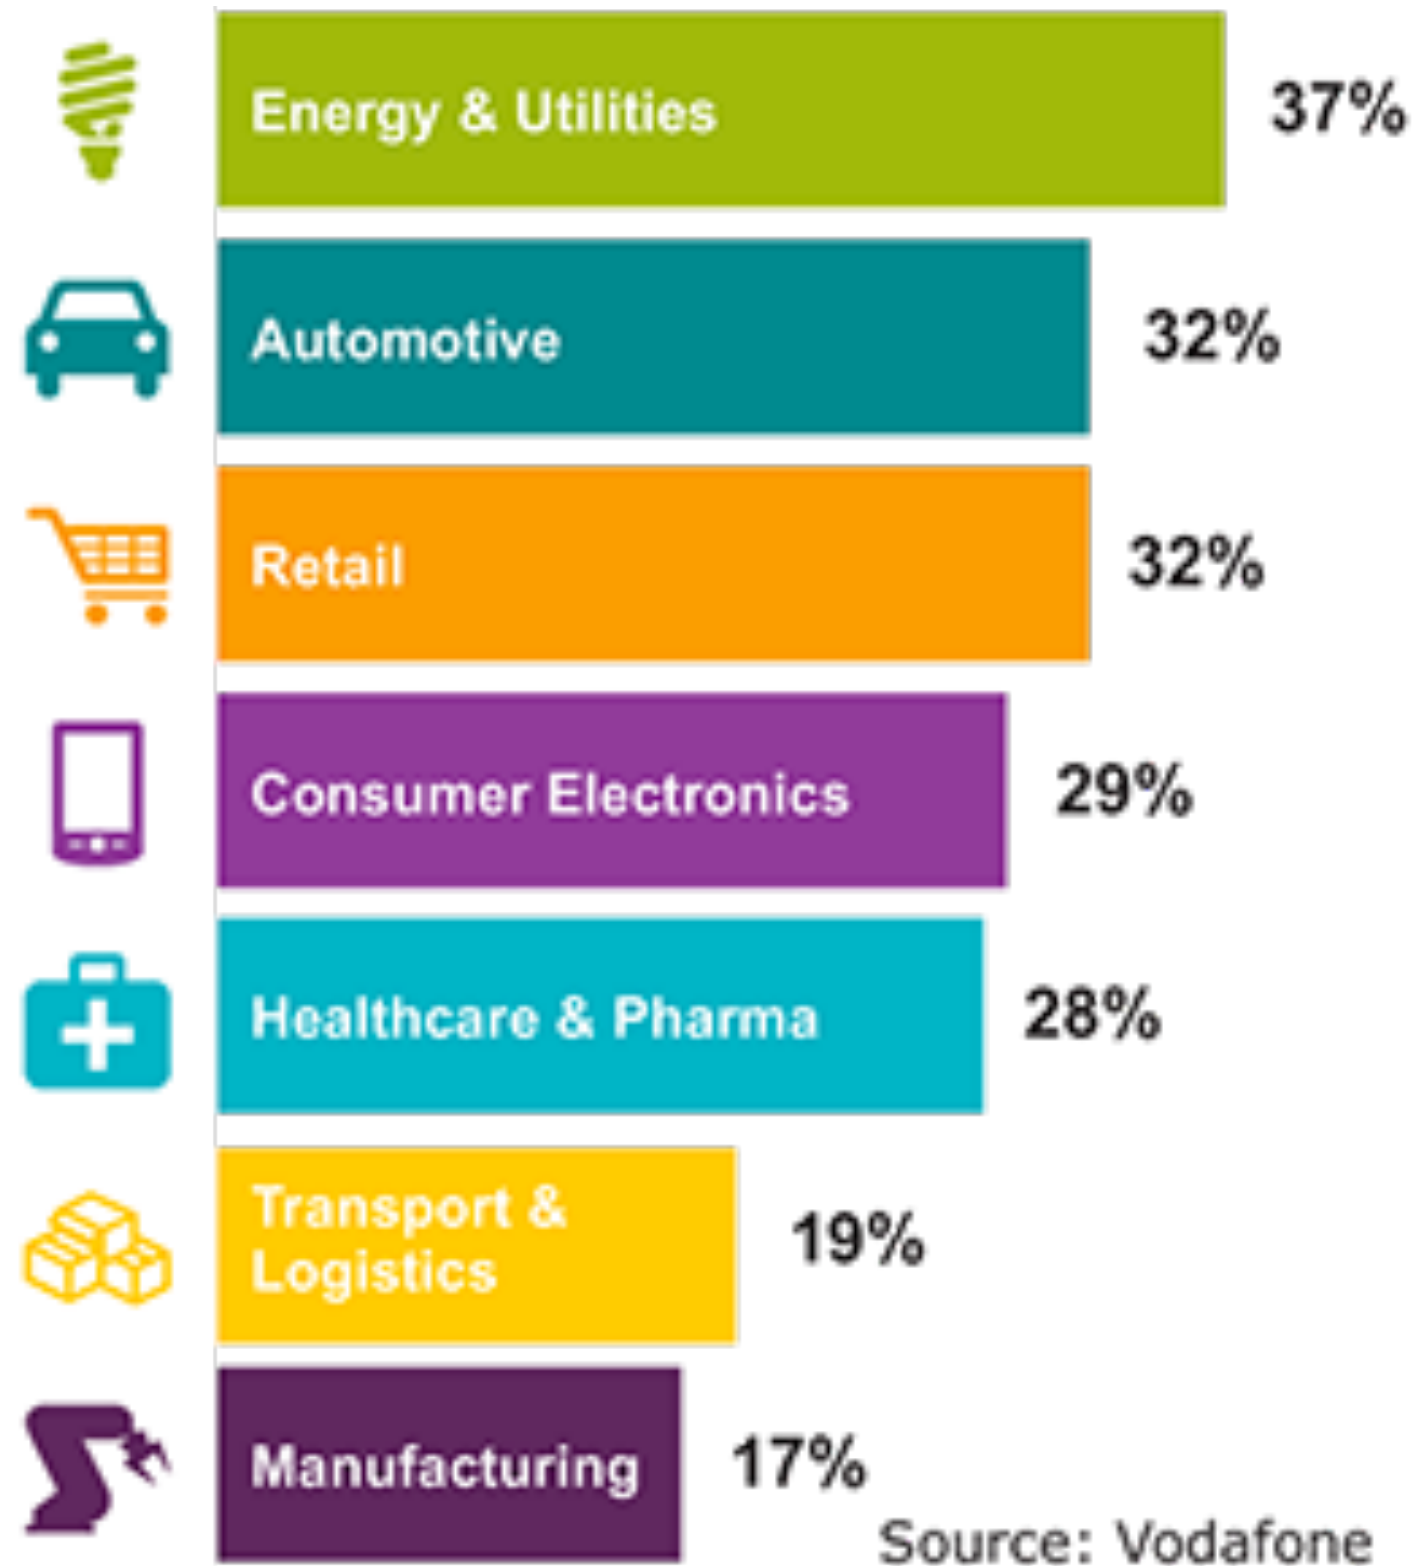

7,5 Млрд человек

>15 Млрд устройств

IoP IoT IoE

140 Млн человек в России

2% населения планеты

2% ИКТ ЭКОНОМИКИ

В ИКТ всё немного усложняется

Sector	Over-all digitization ¹	Assets		Usage			Labor			GDP share %	Employment share %	Productivity growth, 2005-14 ²
		Digital spending	Digital asset stock	Transactions	Interactions	Business processes	Market making	Digital spending on workers	Digital capital deepening			
ICT										5	3	4.6
Media			1							2	1	3.6
Professional services										9	6	0.3
Finance and insurance										8	4	1.6
Wholesale trade					4					5	4	0.2
Advanced manufacturing										3	2	2.6
Oil and gas			2							2	0.1	2.9
Utilities										2	0.4	1.3
Chemicals and pharmaceuticals										2	1	1.8
Basic goods manufacturing										5	5	1.2
Mining										1	0.4	0.5
Real estate	●									5	1	2.3
Transportation and warehousing	●									3	3	1.4
Education	●									2	2	-0.5
Retail trade	●									5	11	-1.1
Entertainment and recreation										1	1	0.9
Personal and local services										6	11	0.5
Government	●									16	15	0.2
Health care										10	13	-0.1
Hospitality	●		6							4	8	-0.9
Construction										3	5	-1.4
Agriculture and hunting										1	1	-0.9

<https://www.postscapes.com/internet-of-things-platforms>

Вещи:
Sensors Actuators Controllers

СВЯЗЬ:

Z-Wave, ZigBee, LoRa, eMTC, NB-IoT,...

WiFi? Eth? BT?

Данные:
Collect, Store (Long Time)

Действия:
Analyse, Act